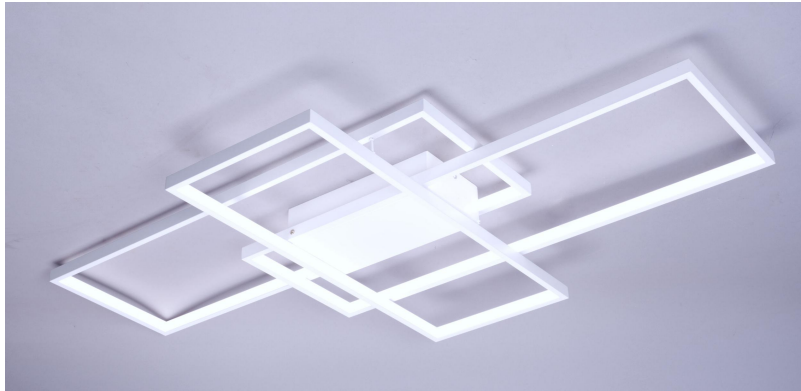

Galaxy Lighting New Design on 2021

MWHD0816 – MWHD0881

MWHHD0816

MWHD0817

MWHD0818

MWHHD0819

Use as Ceiling
Light

MWHHD0820